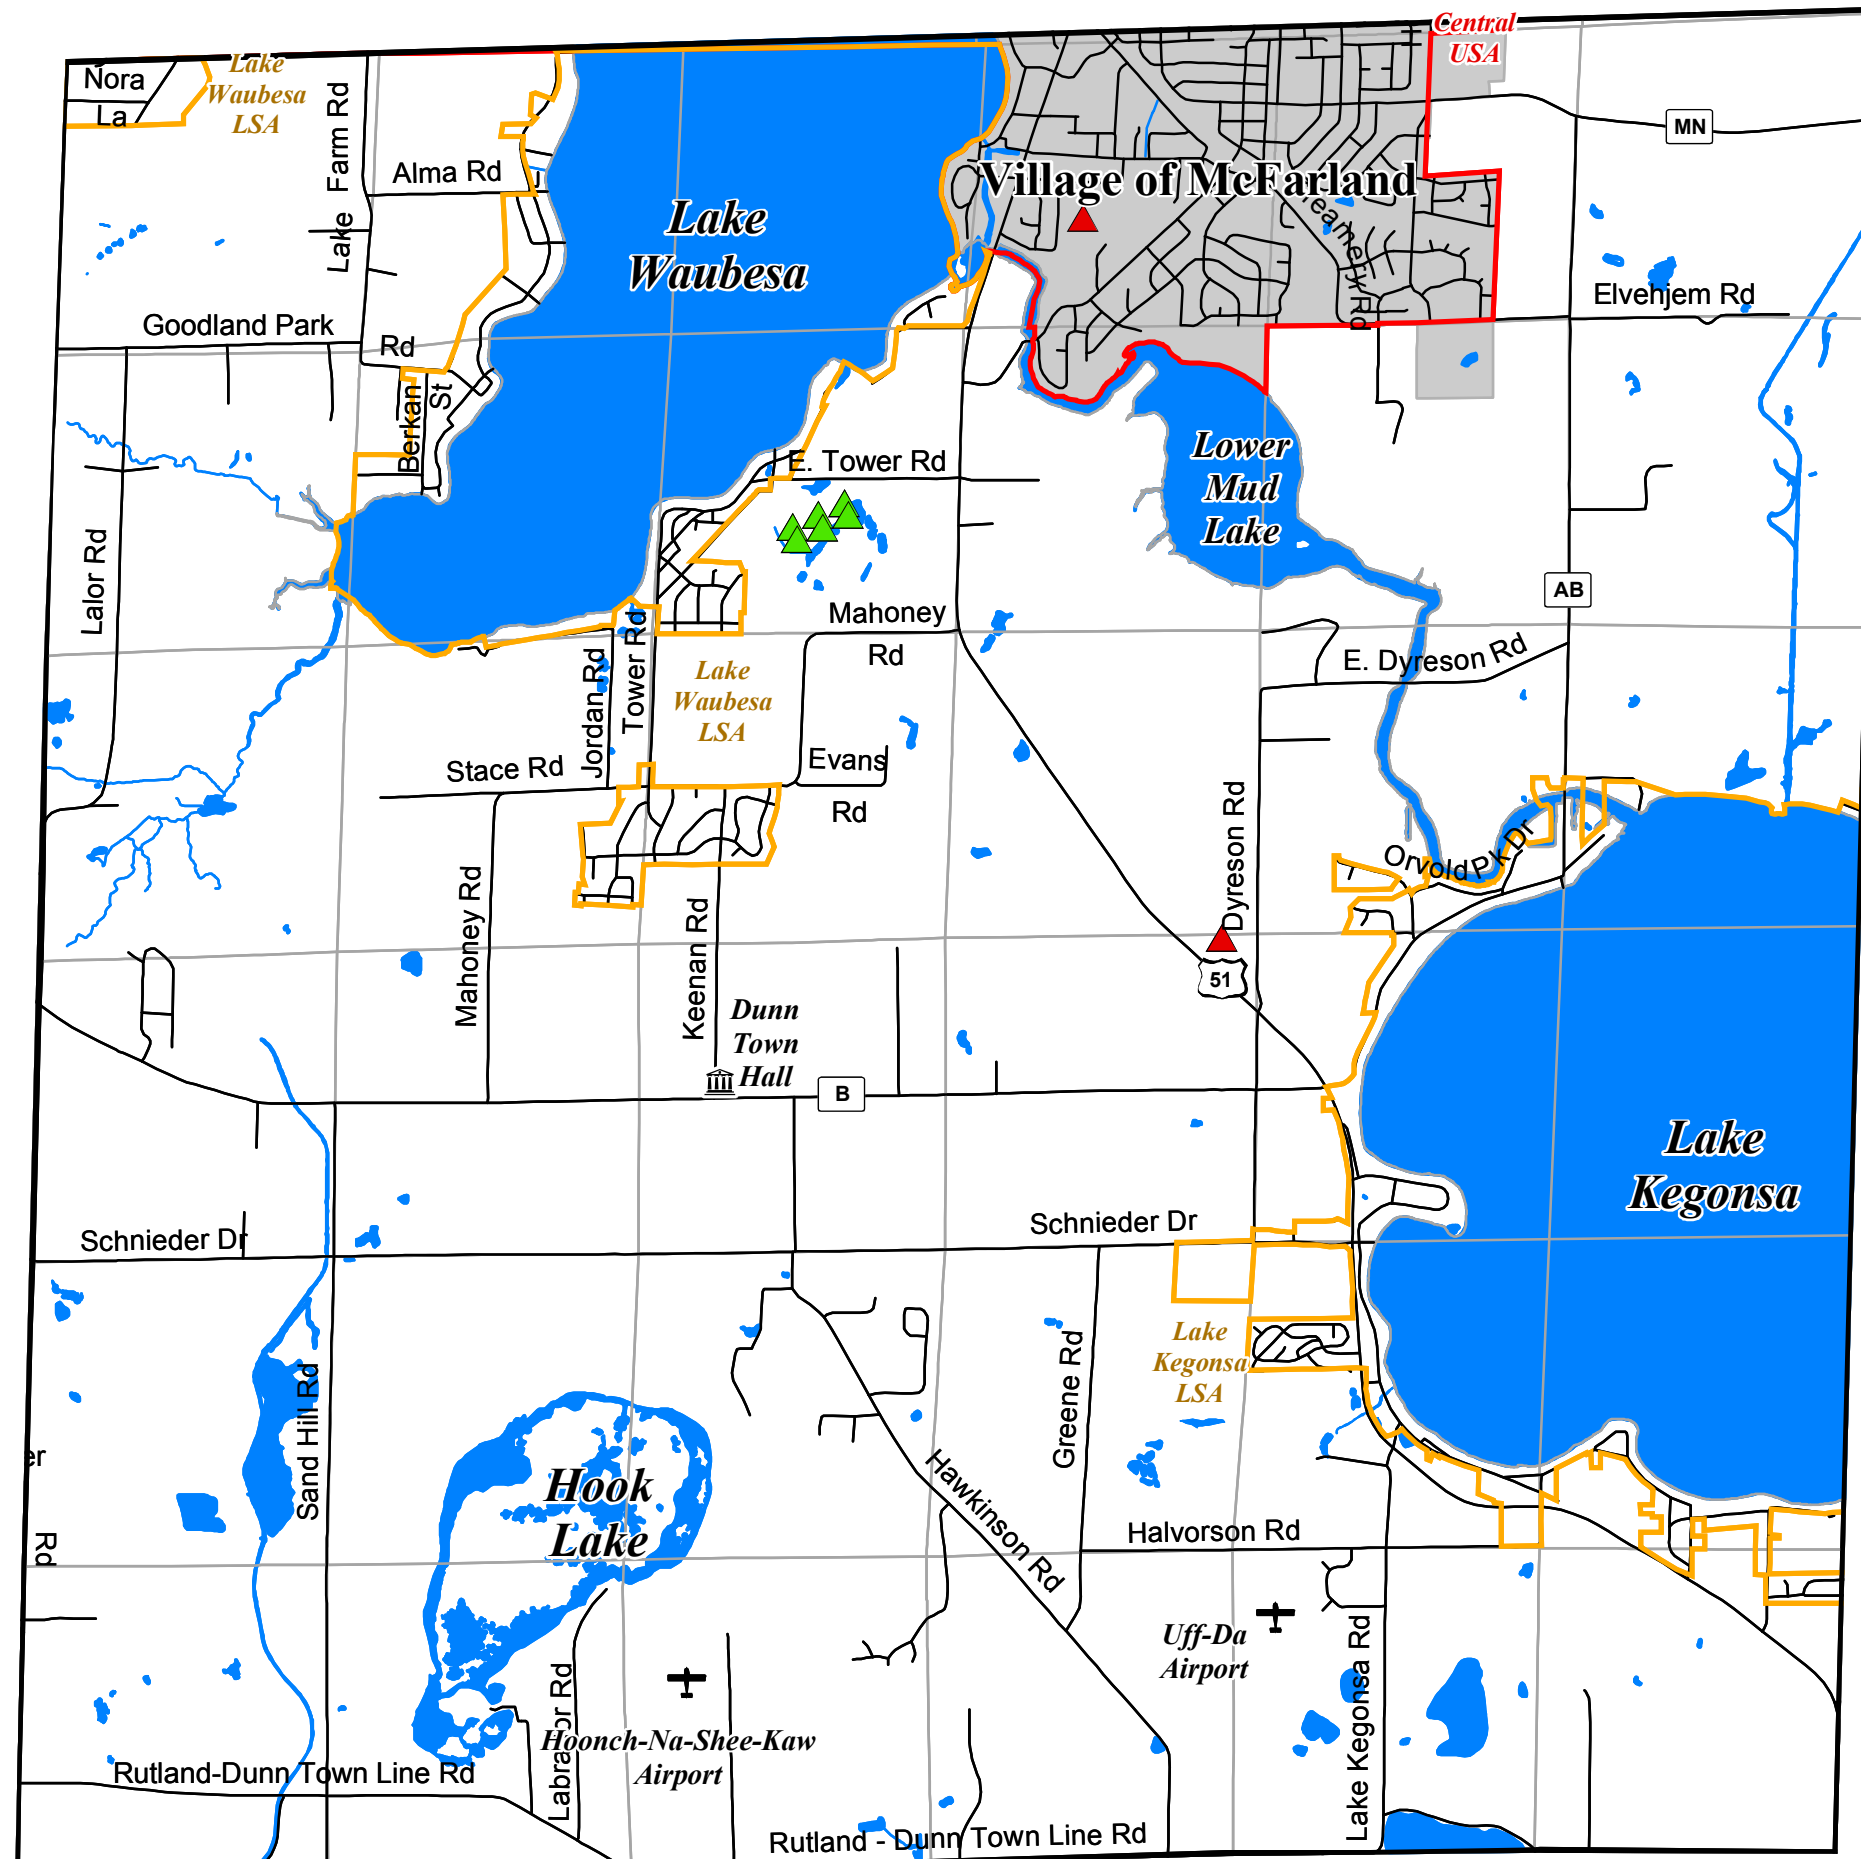

# Town of Dunn

### Town of Dunn Comprehensive Plan Map 3

- Tower Farm
- Miscellaneous Tower
- Town Halls
- Private Airports
- Urban Service Area
- Limited Service Area
- Roads
- Water
- City or Village

Jun, 2007

Source Info:  
 Airports: 01/06, (DCPD)  
 Service Areas: 07/06, (DCPD)  
 Towers: 01/05, (DCPD)  
 Municipal Boundaries: 01/06, (DCLIO)  
 Road Network: 01/06, Parcel Derived (DCPD)  
 Water: 2000, Orthophoto Derived (DCLIO)

This map was prepared through the Dane County Department of Planning and Development in conjunction with the Dane County Land Conservation Department, Dane County Land Information Office and the Dane County Regional Planning Commission.