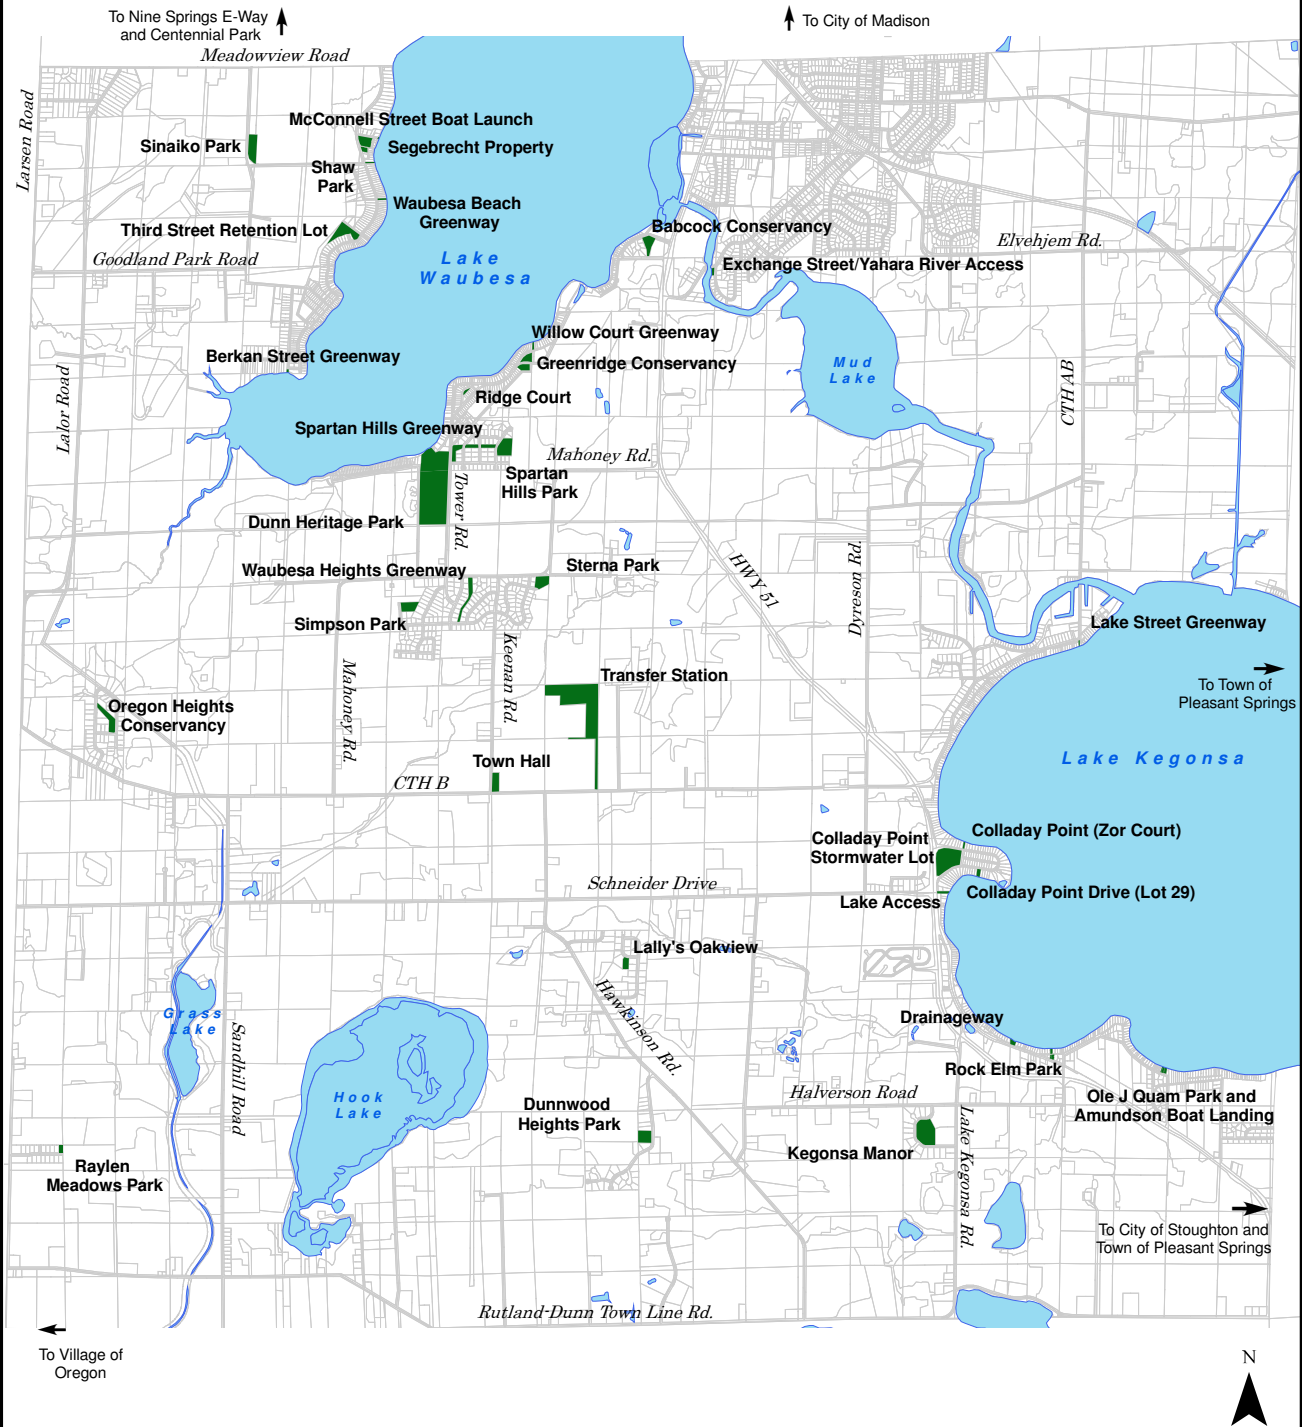

# Town of Dunn Parks and Open Spaces Map

**Source:**  
Town of Dunn  
Dane County  
State of Wisconsin  
DNR

**Date:**  
December, 2006

## Legend

Town of Dunn Park

Parcel